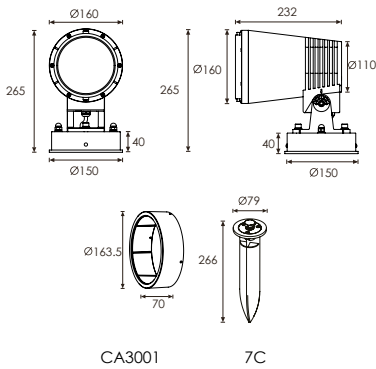

# Wall Mounting Flood & Spot Light Asymmetrical Wall Washer QAMRA

■ sanded dark grey ■ silver grey ■ sanded black ■ sanded white

12# Die-casting dark grey powder coated aluminum.  
T=60-80µm. Adhesion of ISO class 1/ASTM class 4B

## 332 215

LED Power	Colour Temp	Luminous
24V - 23,1W	2000K	2017 lm
120/240V - 23,3W	3000K	1855 lm
	6000K	