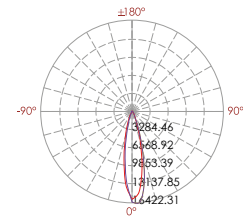

# Wall Mounting Flood & Spot Light Asymmetrical Wall Washer QAMRA

■ sanded dark grey ■ silver grey ■ sanded black ■ sanded white

12# Die-casting dark grey powder coated aluminum.  
T=60-80µm. Adhesion of ISO class 1/ASTM class 4B

## 332 214

LED Power	Colour Temp	Luminous
24V - 44,2W	2000K	4035 lm
120/240V - 44W	3000K	3431lm
	6000K	

## 332 215

LED Power	Colour Temp	Luminous
24V - 23,1W	2000K	2017 lm
120/240V - 23,3W	3000K	1855 lm
	6000K	