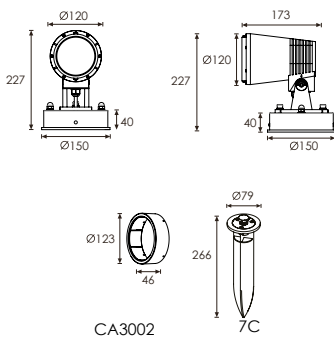

# Wall Mounting Flood & Spot Light Asymmetrical Wall Washer QAMRA

■ sanded dark grey ■ silver grey ■ sanded black ■ sanded white

12# Die-casting dark grey powder coated aluminum.  
T=60-80µm. Adhesion of ISO class 1/ASTM class 4B

## 332 215

LED Power	Colour Temp	Luminous
24V - 23,1W	2000K	2017 lm
120/240V - 23,3W	3000K	1855 lm
	6000K	